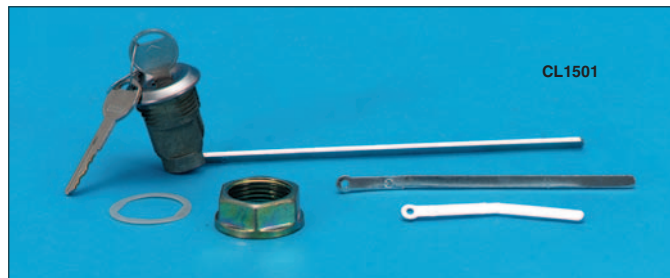

**TRUNK KEY BLANK**

68-74	PAD04243.....ea.	2.25
-------	------------------	------

CL4881

**IGNITION & DOOR LOCK SETS W/KEYS**

Includes gaskets, clips and keys.

66-68	CL4881	All.....set	34.95
70-71	CL4882	All.....set	34.95
72-74	CL1513	W/o tilt & telescopic wheel.....set	34.95
72-74	CL1511	W/tilt & telescopic wheel.....set	34.95