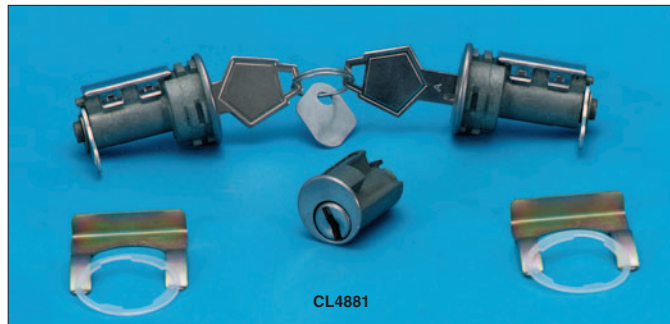

**DOOR & TRUNK LOCK GASKET SET**

66-70	CH1019	A & B-body.....3 pc. set	3.95
70-74	CH1019	E-body.....3 pc. set	3.95

PAD04240

PAD04243

**IGNITION KEY BLANK**

68-74	PAD04240	With Pentastar head.....ea.	2.25
-------	----------	-----------------------------	------

**TRUNK KEY BLANK**

68-74	PAD04243.....ea.	2.25
-------	------------------	------

CL4881

**IGNITION & DOOR LOCK SETS W/KEYS**

Includes gaskets, clips and keys.

66-68	CL4881	All.....set	34.95
70-71	CL4882	All.....set	34.95
72-74	CL1513	W/o tilt & telescopic wheel.....set	34.95
72-74	CL1511	W/tilt & telescopic wheel.....set	34.95