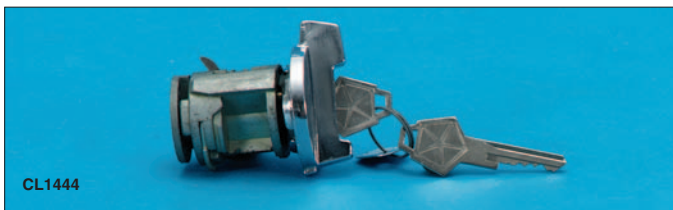

PAD02329

PAD02332

**IGNITION SWITCH**

62-68	PAD02329	All.....ea.	24.95
69	230100	All, includes switch, lock, key switch nut, conversion sleeve, installation tool.....kit	123.95
70-74	PAD02332	W/o tilt steering.....ea.	59.95

**IGNITION SWITCH NUT TOOL**

The perfect tool for removing the dash ignition switch nut without destroying it like common tools would.

62-66	280011	Dart.....ea.	11.95
65	280015	Belvedere.....ea.	11.95
66	280007	Coronet.....ea.	12.95
68-69	JJINT	B-body.....ea.	46.95
69	280014	Barracuda, Roadrunner, Super Bee, Satellite & Coronet.....ea.	12.95

CL1444

**IGNITION LOCK**

Includes keys.

62-68	CL1440	All A & B models.....ea.	15.95
70-71	CL1444	W/o tilt & telescopic wheel.....ea.	21.95
72-85	CL1445	W/tilt & telescopic wheel.....ea.	23.95
72-85	CL1446	W/o tilt & telescopic wheel.....ea.	27.95